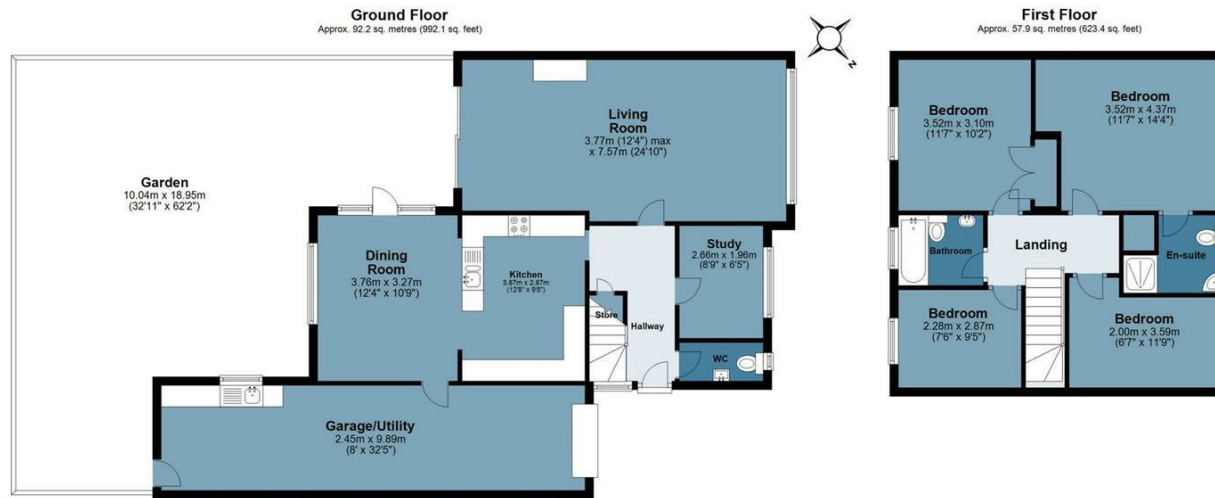

Comprising a spacious living room with doors onto the rear garden, a bright and airy dining room, a kitchen/breakfast room, On the first floor there are four bedrooms with an en-suite to the master bedroom, alongside a family bathroom.

# Thrift Mead

Approx. Gross Internal Area 150.1 Sq M ( 1615.5 Sq Ft )

Floor plan is for illustrative purposes only and is not to scale. Every attempt has been made to ensure the accuracy of the floor plan shown, however all measurements, fixtures, fittings and data shown are an approximate interpretation for illustrative purposes only.